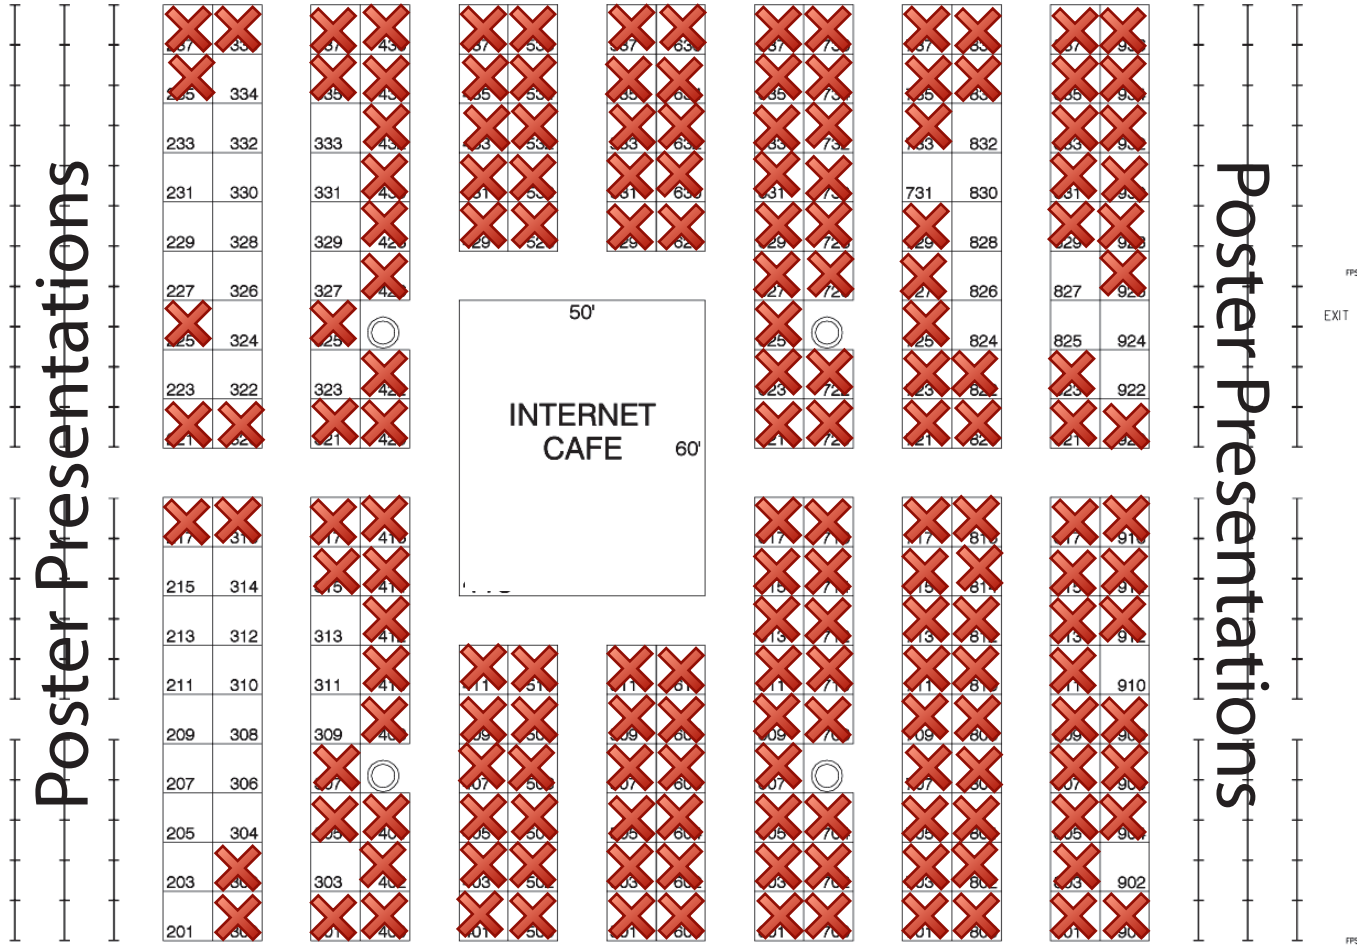

Moscone West West Hall – Level One Floorplan

Poster Presentations

MAIN
ENTRANCE